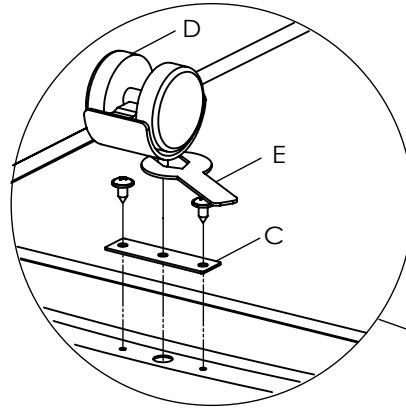

Assembly Instructions FLOYD Filing Cabinet

PLEASE NOTE: Check that you have received all components and hardware before assembling. If you are missing any parts, contact your retailer, or fax Eurø Style at 415.455.8033 or email: cs@gotoeurostyle.com.

A (2 pcs)

B (2 pcs)

C (1 pc)

D (1 pc)

E (1 pc)

F (18 pcs)

During assembly, hand tighten screws only. When the screws are in place, tighten completely.